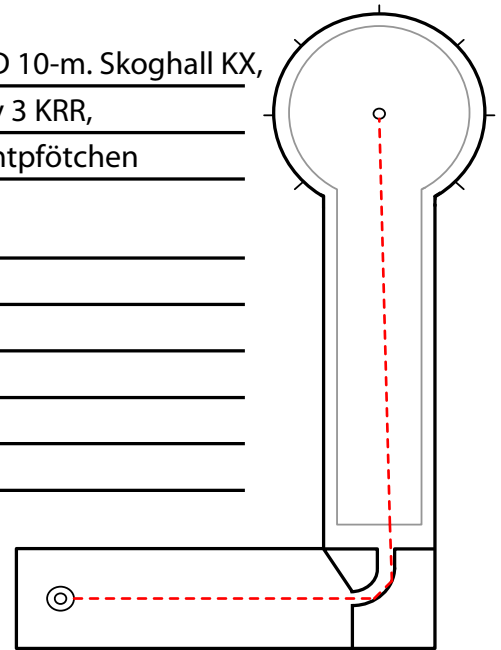

# 16 tube corner

ball: 3D 10-m. Skoghall KX,  
3D Loopy 3 KRR,  
M&G Samtpfötchen

note: \_\_\_\_\_

---

---

---

---