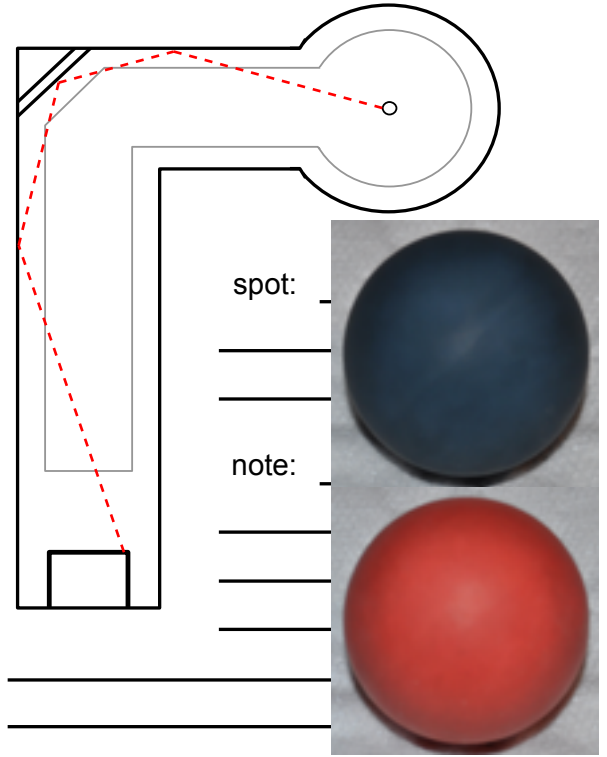

6

Corner

ball: 3D 745 KR,
3D BoF Alf Pettersson MR